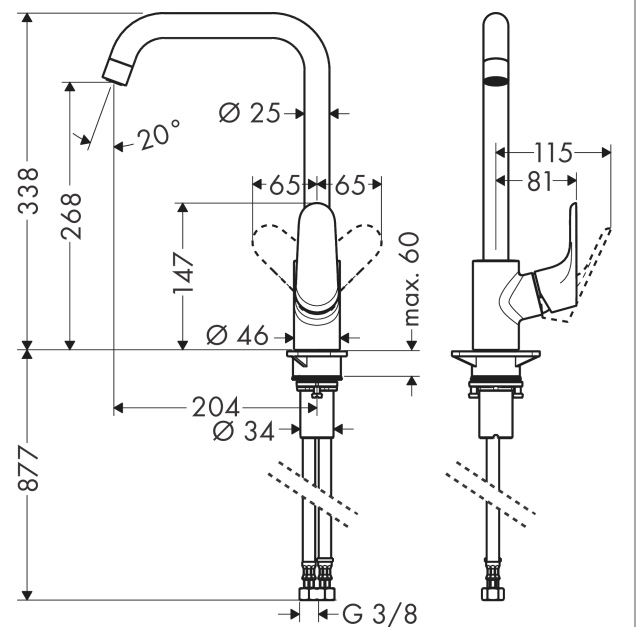

##### product features

- ComfortZone 260
- swivel range adjustable in 3 steps 110°, 150° or 360°
- handle can be positioned on the right or left
- normal spray
- connection dimension: DN15
- flow rate 12 l/min
- ceramic cartridge
- connection type: G 3/8 connections
- suitable for continuous flow water heaters

#### Scale drawing